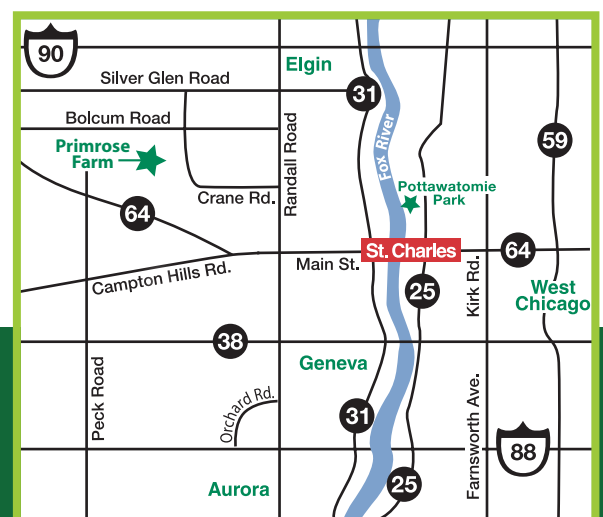

BARNYARD BASH

You're invited to a Birthday Party!

For:

Date:

Time:

RSVP:

5N726 Crane Road
St. Charles, IL 60175
630-513-4370
primrosefarm.org

A facility of the St. Charles Park District